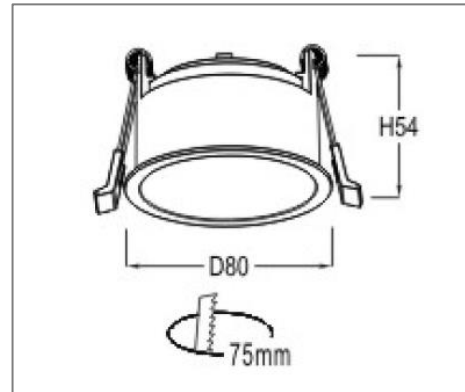

RING-B-04 SERIES

Application

Recessed ceiling wall washer is designed to use for office buildings, shopping centers, convenience stores, modern trade stores, discount stores, hotels, restaurants, residences, recreation centers, museums, etc.

Ordering Data

Part No.	Dimension (mm)
EVO-RING-B-04	80 (D), 54(H)

Related Product : Applicable with digital catalogue only
 (Please click the product photo to redirect towards the respective cut-sheet)

* Product specification subject to change according to technology improvement.