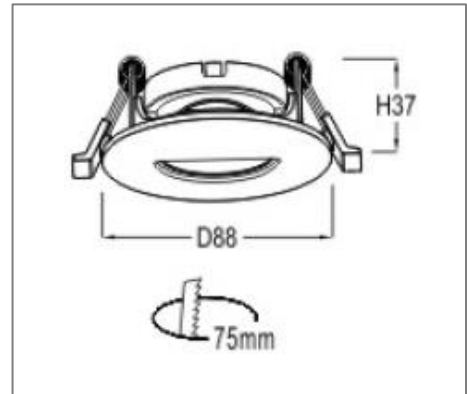

RING-D-05 SERIES

Application

Recessed ceiling wall washer is designed to use for office buildings, shopping centers, convenience stores, modern trade stores, discount stores, hotels, restaurants, residences, recreation centers, museums, etc.

Ordering Data

Part No.	Dimension (mm)
EVO-RING-D-05	88 (D), 37(H)

Related Product : Applicable with digital catalogue only
 (Please click the product photo to redirect towards the respective cut-sheet)

* Product specification subject to change according to technology improvement.