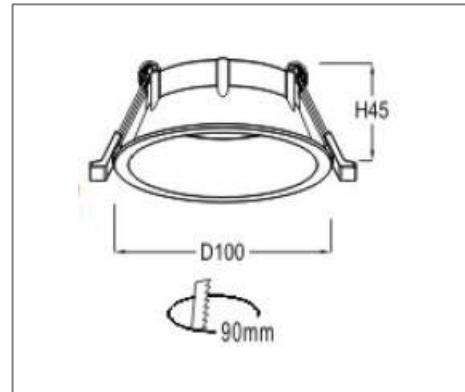

RING-E-03 SERIES

Application

Recessed ceiling wall washer is designed to use for office buildings, shopping centers, convenience stores, modern trade stores, discount stores, hotels, restaurants, residences, recreation centers, museums, etc.

Ordering Data

Part No.	Dimension (mm)
EVO-RING-E-03	100 (D), 45(H)

Related Product : Applicable with digital catalogue only
 (Please click the product photo to redirect towards the respective cut-sheet)