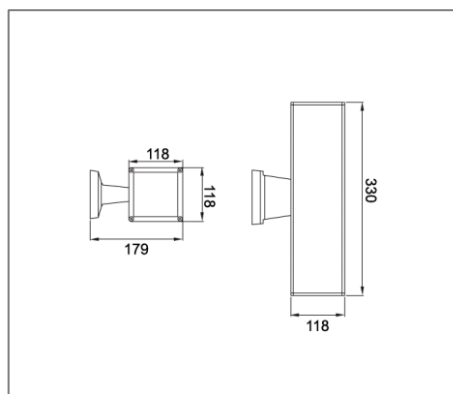

WLJ SERIES

Application

Track Light is designed to use for outdoor wall & etc.

Specification

IP Rating	IP54
Colour	White/Black
Housing	Powder coated Aluminium Alloy, Glass & Iron
Bulb Type	PAR30 (E27)

Ordering Data

Part No.	Length x Width x Height
EVO-WLJ-24A-PR30	118mm x 179mm x 330mm

Related Product : Applicable with digital catalogue only
 (Please click the product photo to redirect towards the respective cut-sheet)